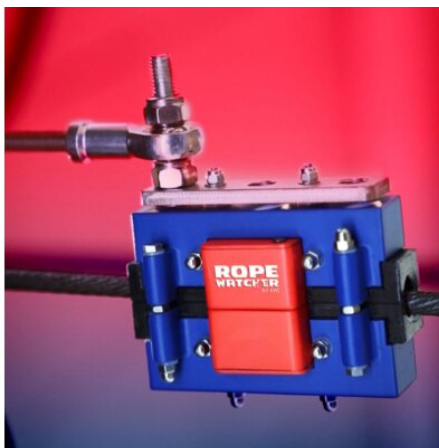

## Rope Watcher™

### Product information

Rope Watcher is a permanent device that keeps the rope under constant control and provides indications about its wearing status. It detects internal and external faults on the rope by means of the magneto-inductive method (MRT), which is nationally and internationally regulated.

This cutting-edge product allows:

- 24/7 remote rope monitoring;
- real-time rope scanning;
- scheduled and on-demand replacement of the rope;
- safety and operational continuity boost;
- alert in case of excessive wear