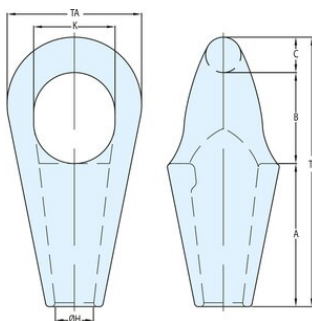

Short Bow Socket SBS

Blueprint

Short Bow Socket SBS

Technical data

Part code	Rope Ø range mm	MBL tonnes	Finish	Model	Rope Ø inch	A in	B in	C in	øH in	K in	TA mm in	TLmm in	Weight lb
122103600205	31-36	140	Painted	SBS 512	11/4 - 13/8	5.55	3.27	1.5	1.54	2.95	5.2	10.31	15.43
122103600202	31-36	140	Galvanized	SBS 512	11/4 - 13/8	5.55	3.27	1.5	1.54	2.95	5.2	10.31	15.43
122104200205	37-42	160	Painted	SBS 517	11/2 - 15/8	6.38	4.06	1.57	1.73	3.62	5.98	12.01	22.05
122104200202	37-42	160	Galvanized	SBS 517	11/2 - 15/8	6.38	4.06	1.57	1.73	3.62	5.98	12.01	22.05
122104800205	43-48	200	Painted	SBS 519	13/4 - 17/8	7.4	4.72	1.89	2.01	4.41	7.01	14.02	35.27
122104800202	43-48	200	Galvanized	SBS 519	13/4 - 17/8	7.4	4.72	1.89	2.01	4.41	7.01	14.02	35.27
122105400205	49-54	250	Painted	SBS 522	2 - 21/8	8.03	5.2	2.13	2.32	4.72	7.87	15.35	46.3
122105400202	49-54	250	Galvanized	SBS 522	2 - 21/8	8.03	5.2	2.13	2.32	4.72	7.87	15.35	46.3
122106000205	55-60	320	Painted	SBS 524	21/4 - 23/8	9.06	5.83	2.44	2.52	5.31	8.66	17.32	61.73
122106000202	55-60	320	Galvanized	SBS 524	21/4 - 23/8	9.06	5.83	2.44	2.52	5.31	8.66	17.32	61.73
122106800205	61-68	400	Painted	SBS 526	21/2 - 25/8	10.43	6.5	2.68	2.87	5.91	9.84	7.8	97
122106800202	61-68	400	Galvanized	SBS 526	21/2 - 25/8	10.43	6.5	2.68	2.87	5.91	9.84	7.8	97
122107500205	69-75	500	Painted	SBS 527	23/4 - 27/8	11.3	7.01	2.95	3.11	6.46	10.79	21.26	116.85
122107500202	69-75	500	Galvanized	SBS 527	23/4 - 27/8	11.3	7.01	2.95	3.11	6.46	10.79	21.26	116.85
122108000205	76-80	600	Painted	SBS 528	3 - 35/8	12.36	7.68	2.99	3.5	6.89	11.61	23.03	154.32
122108000202	76-80	600	Galvanized	SBS 528	3 - 35/8	12.36	7.68	2.99	3.5	6.89	11.61	23.03	154.32
122108600205	81-86	700	Painted	SBS 529	31/4 - 33/8	12.87	8.5	3.23	3.62	7.64	12.6	24.61	178.57
122108600202	81-86	700	Galvanized	SBS 529	31/4 - 33/8	12.87	8.5	3.23	3.62	7.64	12.6	24.61	178.57
122109300205	87-93	800	Painted	SBS 530	31/2 - 35/8	14.09	8.66	3.62	3.9	7.95	13.78	26.38	246.92
122109300202	87-93	800	Galvanized	SBS 530	31/2 - 35/8	14.09	8.66	3.62	3.9	7.95	13.78	26.38	246.92
122110200205	94-102	900	Painted	SBS 531	33/4 - 4	14.37	9.25	3.94	4.25	8.46	14.76	27.56	286.6
122110200202	94-102	900	Galvanized	SBS 531	33/4 - 4	14.37	9.25	3.94	4.25	8.46	14.76	27.56	286.6
122111500205	108-115	1,000	Painted	SBS 533	41/4 - 41/2	16.54	10.63	4.33	4.72	9.45	16.14	31.5	401.24
122111500202	108-115	1,000	Galvanized	SBS 533	41/4 - 41/2	16.54	10.63	4.33	4.72	9.45	16.14	31.5	401.24