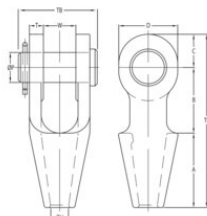

Open Spelter Sockets with pin OSS P

Blueprint

Technical data

Part code	Code	Rope Ø range mm	MBL tonnes	Finish	Strand Ø mm	A in	B in	C in	D in	Ø Hmm in	Ø Pmm in	T in	TLmm in	TBmm in	Wmm in	Weight lb
122100700242	OSS196P.GAL	6-7	8	Galvanized	-	1.97	1.57	0.75	1.34	0.35	0.63	0.35	4.29	2.01	0.75	0.88
122101000242	OSS197P.GAL	8-10	12	Galvanized	-	2.24	1.77	0.87	1.65	0.51	0.79	0.43	4.88	2.48	0.83	1.54
122101000245	OSS197P	8-10	12	Painted	-	2.24	1.77	0.87	1.65	0.51	0.83	0.43	4.88	2.48	0.83	1.54
122101300242	OSS198P.GAL	11-13	20	Galvanized	-	2.52	2.01	1.06	1.97	0.59	0.98	0.47	5.59	2.64	0.98	2.2
122101600242	OSS199P.GAL	14-16	25	Galvanized	13	2.99	2.48	1.26	2.28	0.71	1.18	0.55	6.73	3.35	1.26	3.97
122101600245	OSS199P	14-16	25	Painted	13	2.99	2.48	1.26	2.28	0.71	1.18	0.55	6.73	3.35	1.26	3.97
122101900242	OSS100P.GAL	18-19	40	Galvanized	14-16	3.5	2.99	1.57	2.76	0.87	1.38	0.63	8.07	3.74	1.5	6.61
122102200245	OSS104P	20-22	55	Painted	18-19	3.98	3.5	1.77	3.15	0.98	1.61	0.75	9.25	4.33	1.73	10.14
122102200242	OSS104P.GAL	20-22	55	Galvanized	18-19	3.98	3.5	1.77	3.15	0.98	1.61	0.75	9.25	4.33	1.73	10.14
122102600245	OSS108P	23-26	75	Painted	20-22	4.49	3.98	2.36	4.09	1.14	2.01	0.87	10.83	5.04	2.01	17.64
122102600242	OSS108P.GAL	23-26	75	Galvanized	20-22	4.49	3.98	2.36	4.09	1.14	2.01	0.87	10.83	5.04	2.01	17.64
122103000245	OSS111P	27-30	90	Painted	23-26	5	4.49	2.56	4.49	1.3	2.24	0.98	12.05	5.59	2.24	24.25
122103000242	OSS111P.GAL	27-30	90	Galvanized	23-26	5	4.49	2.56	4.49	1.3	2.24	0.98	12.05	5.59	2.24	24.25
122103600245	OSS115P	31-36	125	Painted	27-28	5.47	5	2.83	4.96	1.54	2.48	1.1	13.31	6.1	2.48	33.07
122103600242	OSS115P.GAL	31-36	125	Galvanized	27-28	5.47	5	2.83	4.96	1.54	2.48	1.1	13.31	6.1	2.48	33.07
122103900245	OSS118P	37-39	150	Painted	30-32	5.98	6.38	3.15	5.59	1.65	2.76	1.18	15.51	6.97	2.99	48.5
122103900242	OSS118P.GAL	37-39	150	Galvanized	30-32	5.98	6.38	3.15	5.59	1.65	2.76	1.18	15.51	6.97	2.99	48.5
122104200245	OSS120P	40-42	170	Painted	33-35	6.5	6.5	3.46	6.14	1.77	2.99	1.3	16.46	7.36	2.99	59.52
122104200242	OSS120P.GAL	40-42	170	Galvanized	33-35	6.5	6.5	3.46	6.14	1.77	2.99	1.3	16.46	7.36	2.99	59.52
122104800245	OSS125P	43-48	225	Painted	36-40	7.52	7.01	3.94	6.93	2.05	3.5	1.54	18.46	8.46	3.5	90.39
122104800242	OSS125P.GAL	43-48	225	Galvanized	36-40	7.52	7.01	3.94	6.93	2.05	3.5	1.54	18.46	8.46	3.5	90.39
122105400245	OSS128P	49-54	280	Painted	42-45	8.5	8.98	4.25	7.64	2.32	3.74	1.77	21.73	9.61	3.98	132.28