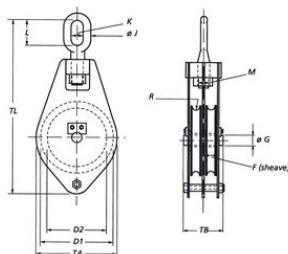

... [Read more](#)

---

**Temperature range:** -40°C / +80°C

**Note:** WLL= Working Load Limit on head fitting.

**Safety factor:** 4:1

## Technical data

| Part code    | WLL (metric) tonnes | Rope Ø mm | No of Sheaves | Weight lb |
|--------------|---------------------|-----------|---------------|-----------|
| 424100100360 | 1                   | 8         | 2             | 8.82      |
| 424100150360 | 1.5                 | 10        | 2             | 13.23     |
| 424100300360 | 3                   | 12        | 2             | 24.25     |
| 424100400360 | 4                   | 14        | 2             | 39.68     |
| 424100600360 | 6                   | 18        | 2             | 70.55     |
| 424100800360 | 8                   | 20        | 2             | 94.8      |
| 424101000360 | 10                  | 22        | 2             | 163.14    |
| 424101200360 | 12                  | 22        | 2             | 178.57    |
| 424101200365 | 12                  | 24        | 2             | 224.87    |
| 424101600360 | 16                  | 22        | 2             | 216.05    |
| 424101600365 | 16                  | 24        | 2             | 277.78    |
| 424102000360 | 20                  | 22        | 2             | 255.74    |
| 424102000365 | 20                  | 24        | 2             | 321.88    |
| 424102500360 | 25                  | 24        | 2             | 372.58    |
| 424102500365 | 25                  | 28        | 2             | 418.88    |
| 424103000360 | 30                  | 24        | 2             | 405.65    |
| 424103000365 | 30                  | 28        | 2             | 449.74    |
| 424104000360 | 40                  | 28        | 2             | 496.04    |