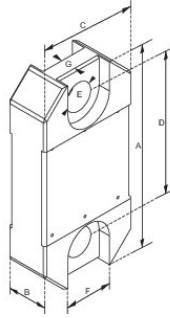

Material: High-quality aircraft grad aluminium.

Temperature range: -10°C up to $+50^{\circ}\text{C}$.

Crane Scale Radiolink Plus Crosby

Blueprint

Technical data

| Part code | Code | WLL (metric) tonnes | Safety factor | Resolution kg | Loading pin Ø mm | A in | B in | C in | D, in | E in | F in | G, in | Weight lb |
|--------------|---------|---------------------|---------------|---------------|------------------|-------|------|-------|-------|------|------|-------|-----------|
| 423500100240 | RLP1T | 1 | 12:1 | 0.5 | 19 | 8.03 | 1.69 | 4.09 | 5.75 | 0.96 | 1.89 | 0.75 | 3.31 |
| 423500250240 | RLP2T5 | 2.5 | 7:1 | 1 | 19 | 8.03 | 1.69 | 4.09 | 5.75 | 0.96 | 1.89 | 0.75 | 3.31 |
| 423500650240 | RLP6T5 | 6.5 | 7:1 | 1 | 25 | 9.8 | 1.69 | 4.45 | 6.5 | 1.5 | 2.6 | 1.26 | 5.29 |
| 423501200240 | RLP12T | 12 | 7:1 | 2 | 35 | 12.01 | 1.85 | 4.45 | 7.6 | 1.87 | - | - | 8.16 |
| 423502500240 | RLP25T | 25 | 5:1 | 5 | 51 | 13.39 | 2.36 | 4.53 | 8.46 | 2.17 | - | - | 11.02 |
| 423503500240 | RLP35T | 35 | 5:1 | 5 | 57 | 15.47 | 2.95 | 4.96 | 8.86 | 2.36 | - | - | 18.96 |
| 423505500240 | RLP55T | 55 | 5:1 | 10 | 57 | 16.69 | 2.95 | 7.09 | 9.06 | 2.99 | - | - | 28.66 |
| 423507500240 | RLP75T | 75 | 5:1 | 10 | 70 | 18.5 | 2.95 | 7.95 | 10.24 | 2.99 | - | - | 35.27 |
| 423510000240 | RLP100T | 100 | 5:1 | 50 | 83 | 23.94 | 3.9 | 10.04 | 12.6 | 4.29 | - | - | 74.96 |
| 423515000240 | RLP150T | 150 | 4:1 | 50 | 95 | 26.38 | 3.9 | 11.93 | 14.17 | 4.29 | - | - | 101.41 |
| 423520000240 | RLP200T | 200 | 5:1 | 100 | 121 | 27.56 | 5.67 | 13.78 | 13.78 | 5.71 | - | - | 180.78 |
| 423525000240 | RLP250T | 250 | 4:1 | 100 | 127 | 27.56 | 5.67 | 13.78 | 13.78 | 5.71 | - | - | 180.78 |
| 423530000240 | RLP300T | 300 | 5:1 | 100 | 152 | 31.73 | 5.91 | 16.77 | 13.78 | 6.3 | - | - | 260.15 |