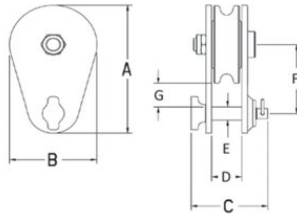

#### Features:

- Bolt for opening feature is retained, to ensure no lost bolts.
- Opening feature permits easy insertion of rope without reeving, or while the block is suspended.
- Center pin equipped with pressure lube fitting.
- All sizes feature sheave grooves suited for a range of wire line diameters.
- Meets or exceeds all requirements of ASME B30.26 including identification ductility, design factor, proof load and temperature requirements.
- Meet other critical performance requirements including fatigue life and material traceability, not addressed by ASME B30.26.

## Technical data

Part code	Rope Ø range mm	WLL (metric) tonnes	Sheave dia mm	Bearing	A in	B in	C in	D in	E in	F in	G in	Weight lb
424102000340	26-29	20	203	BB	13.54	8.11	5.98	2.56	1.5	7.13	3.15	42.11
424102000345	26-29	20	203	RB	13.54	8.11	5.98	2.56	1.5	7.13	3.15	42.11
424102000346	26-29	20	254	BB	15.63	10.12	5.98	2.56	1.5	8.19	2.44	54.9
424102000347	26-29	20	254	RB	15.63	10.12	5.98	2.56	1.5	8.19	2.44	54.9
424102000348	26-29	20	305	BB	17.76	12.24	5.98	2.56	1.5	9.25	2.56	70.11
424102000349	26-29	20	305	RB	17.76	12.24	5.98	2.56	1.5	9.25	2.56	70.11
4241020003410	26-29	20	356	BB	20.12	14.02	5.98	2.56	1.5	10.71	2.95	89.95
4241020003411	26-29	20	356	RB	20.12	14.02	5.98	2.56	1.5	10.71	2.95	89.95
424102500340	26-32	25	457	BB	24.61	18.27	7.13	3.03	1.73	12.99	3.11	164.91
424102500345	26-32	25	457	RB	24.61	18.27	7.13	3.03	1.73	12.99	3.11	164.91
424103000340	26-32	30	508	BB	28.9	20.24	8.31	3.54	2.24	15.24	4.13	214.95
424103000345	26-32	30	508	RB	28.9	20.24	8.31	3.54	2.24	15.24	4.13	214.95
424103000346	26-32	30	610	BB	32.52	24.25	8.31	3.54	2.24	16.89	3.74	289.91
424103000347	26-32	30	610	RB	32.52	24.25	8.31	3.54	2.24	16.89	3.74	289.91