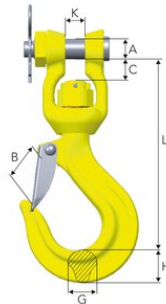

Clevis Swivel Hook, Gunnebo LKNG GrabiQ

Product information

For fitting in cranes etc. Swivel for improved positioning (360°).

... [Read more](#)

Marking: According to standard

Finish: Powder coated

Standard: EN 1677-2

Safety factor: 4:1

Grade: 10

Clevis Swivel Hook, Gunnebo LKNG GrabiQ

Blueprint

Technical data

Part code	Code	WLL (metric) tonnes	L in	B in	C in	A in	G, in	H, in	K in	Weight lb
420501030670	LKNG-16-10	10.3	10.16	2.09	1.18	1.1	1.34	1.69	1.06	12.57