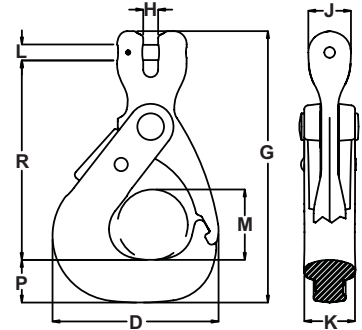

Clevlok Style

- High cycling, long life spring
- Factory replaceable pins
- “I” beam construction for greater strength
- 100% proof tested
- Fatigue rated to grade 100 specifications

| Size | Working Load Limit | Product Code | Replace Latch Kit Part # | Dimensions | | | | | | | | | Weight | |
|-----------------|--------------------|--------------|--------------------------|------------|-------|------|------|------|------|------|------|------|--------|-----|
| | | | | D | G | H | J | K | L | M | P | R | | |
| Imperial | | | | | | | | | | | | | | |
| in. | lb. | | | in. | in. | in. | in. | in. | in. | in. | in. | in. | in. | lb. |
| 9/32 | 4,300 | 616005 | 656005 | 3.89 | 6.37 | 0.35 | 1.00 | 1.19 | 0.36 | 1.56 | 1.00 | 4.68 | 2.62 | |
| 3/8 | 8,800 | 616010 | 656010 | 5.03 | 8.20 | 0.47 | 1.16 | 1.25 | 0.51 | 2.25 | 1.25 | 6.11 | 4.93 | |
| 1/2 | 15,000 | 616015 | 656015 | 6.68 | 10.07 | 0.59 | 1.50 | 1.63 | 0.63 | 2.81 | 1.75 | 7.25 | 9.32 | |
| 5/8 | 22,600 | 616020 | 656020 | 8.04 | 11.62 | 0.71 | 1.74 | 1.88 | 0.75 | 3.19 | 2.00 | 8.36 | 14.70 | |

Eye Style

- Large eye design for use with chain, wire rope and synthetic material
- Factory replaceable pins
- 100% proof tested
- Fatigue rated to grade 100 specifications
- For welded 7/32” Chain Sling use 9/32” Eye Lodelok Hook