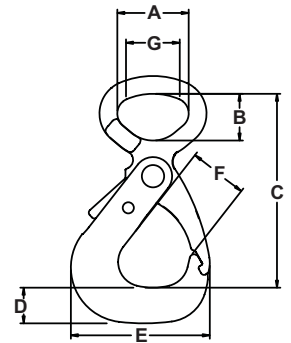

Clevlok Style

- High cycling, long life spring
- Factory replaceable pins
- “I” beam construction for greater strength
- 100% proof tested
- Fatigue rated to grade 100 specifications

| Size | Working Load Limit | Product Code | Replace Latch Kit Part # | Dimensions | | | | | | | | | Weight | |
|-----------------|--------------------|--------------|--------------------------|------------|-------|------|------|------|------|------|------|------|--------|-----|
| | | | | D | G | H | J | K | L | M | P | R | | |
| Imperial | | | | | | | | | | | | | | |
| in. | lb. | | | in. | in. | in. | in. | in. | in. | in. | in. | in. | in. | lb. |
| 9/32 | 4,300 | 616005 | 656005 | 3.89 | 6.37 | 0.35 | 1.00 | 1.19 | 0.36 | 1.56 | 1.00 | 4.68 | 2.62 | |
| 3/8 | 8,800 | 616010 | 656010 | 5.03 | 8.20 | 0.47 | 1.16 | 1.25 | 0.51 | 2.25 | 1.25 | 6.11 | 4.93 | |
| 1/2 | 15,000 | 616015 | 656015 | 6.68 | 10.07 | 0.59 | 1.50 | 1.63 | 0.63 | 2.81 | 1.75 | 7.25 | 9.32 | |
| 5/8 | 22,600 | 616020 | 656020 | 8.04 | 11.62 | 0.71 | 1.74 | 1.88 | 0.75 | 3.19 | 2.00 | 8.36 | 14.70 | |

Eye Style

- Large eye design for use with chain, wire rope and synthetic material
- Factory replaceable pins
- 100% proof tested
- Fatigue rated to grade 100 specifications
- For welded 7/32” Chain Sling use 9/32” Eye Lodelok Hook