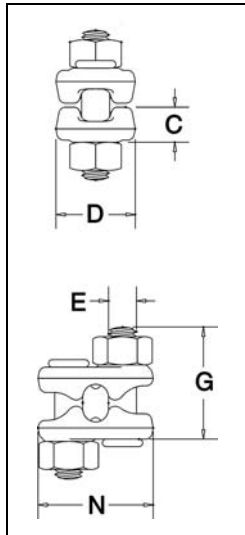

Fist Grip® Wire Rope Clips

SEE APPLICATION AND WARNING INFORMATION
Para Español: www.thecrosbygroup.com On Page 51

NEW STYLE FIST GRIP® CLIPS 3/16" - 5/8"

Fist Grip® wire clips meet or exceed the performance requirements of Federal Specification FF-C-450 Type III, Class 1, except for those provisions required of the contractor. For additional information, see page 391.

- Entire clip is Galvanized to resist corrosive and rusting action.
- Based on the catalog breaking strength of wire rope, Crosby wire rope clips have an efficiency rating of 80% for 3/16" - 7/8" sizes, and 90% for sizes 1" through 1-1/2".
- Bolts are an integral part of the saddle. Nuts can be installed in such a way as to enable the operator to swing the wrench in a full arc for fast installation.
- All sizes have forged steel saddles.
- All Clips are individually bagged or tagged with proper application instructions and warning information.
- Crosby products meet or exceed all requirements of ASME B30.26 including identification, ductility, design factor, proof load and temperature requirements. Importantly, Crosby products meet other critical performance requirements including fatigue life, impact properties and material traceability, not addressed by ASME B30.26.
- Assembled with standard heavy hex nuts.

FIST GRIP® CLIPS 3/4" - 1-1/2"

3/16" - 5/8"