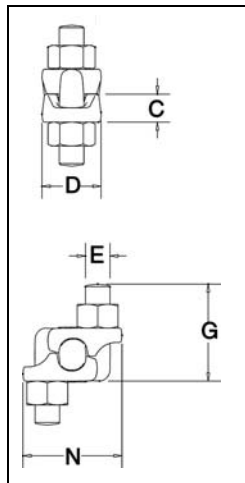

- Entire clip is Galvanized to resist corrosive and rusting action.
- Based on the catalog breaking strength of wire rope, Crosby wire rope clips have an efficiency rating of 80% for 3/16" - 7/8" sizes, and 90% for sizes 1" through 1-1/2".
- Bolts are an integral part of the saddle. Nuts can be installed in such a way as to enable the operator to swing the wrench in a full arc for fast installation.
- All sizes have forged steel saddles.
- All Clips are individually bagged or tagged with proper application instructions and warning information.
- Crosby products meet or exceed all requirements of ASME B30.26 including identification, ductility, design factor, proof load and temperature requirements. Importantly, Crosby products meet other critical performance requirements including fatigue life, impact properties and material traceability, not addressed by ASME B30.26.
- Assembled with standard heavy hex nuts.

FIST GRIP® CLIPS 3/4" - 1-1/2"

3/16" - 5/8"

3/4" - 1-1/2"

G-429 Fist Grip® Clips

Rope Size		G-429 Stock No.	Std. Package Qty.	Weight Per 100 (lbs.)	Dimensions (in.)				
(in.)*	(mm)				C	D	E	G	N
3/16 - 1/4	5-7	1010471	100	23	.40	.94	.38	1.41	1.44
5/16	8	1010499	100	28	.47	1.06	.38	1.50	1.54
3/8	10	1010514	50	40	.51	1.06	.44	1.84	1.78
7/16 - 1/2	11-13	1010532	50	62	.59	1.25	.50	2.21	2.15
9/16 - 5/8	14-16	1010550	50	103	.72	1.50	.63	2.72	2.57
3/4	18-20	1010578	25	175	.86	1.81	.75	2.94	2.67
7/8	22	1010596	25	225	.97	2.12	.75	3.31	2.86
1	24-26	1010612	10	300	1.13	2.25	.75	3.72	3.06
1-1/8	28-30	1010630	10	400	1.28	2.38	.88	4.22	3.44
1-1/4	32-34	1010658	10	400	1.34	2.50	.88	4.25	3.56
1-3/8 - 1-1/2	36-40	1010676	Bulk	700	1.56	3.00	1.00	5.56	4.12

* Sizes through 5/8" incorporate New Style design.